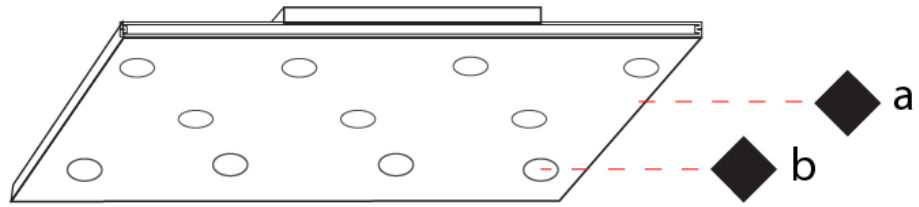

POP 11 LIGHT SURFACE

D42027-

PROJECT	_____
TYPE	_____
SPECIFIER	_____
QUANTITY	_____
DATE	_____